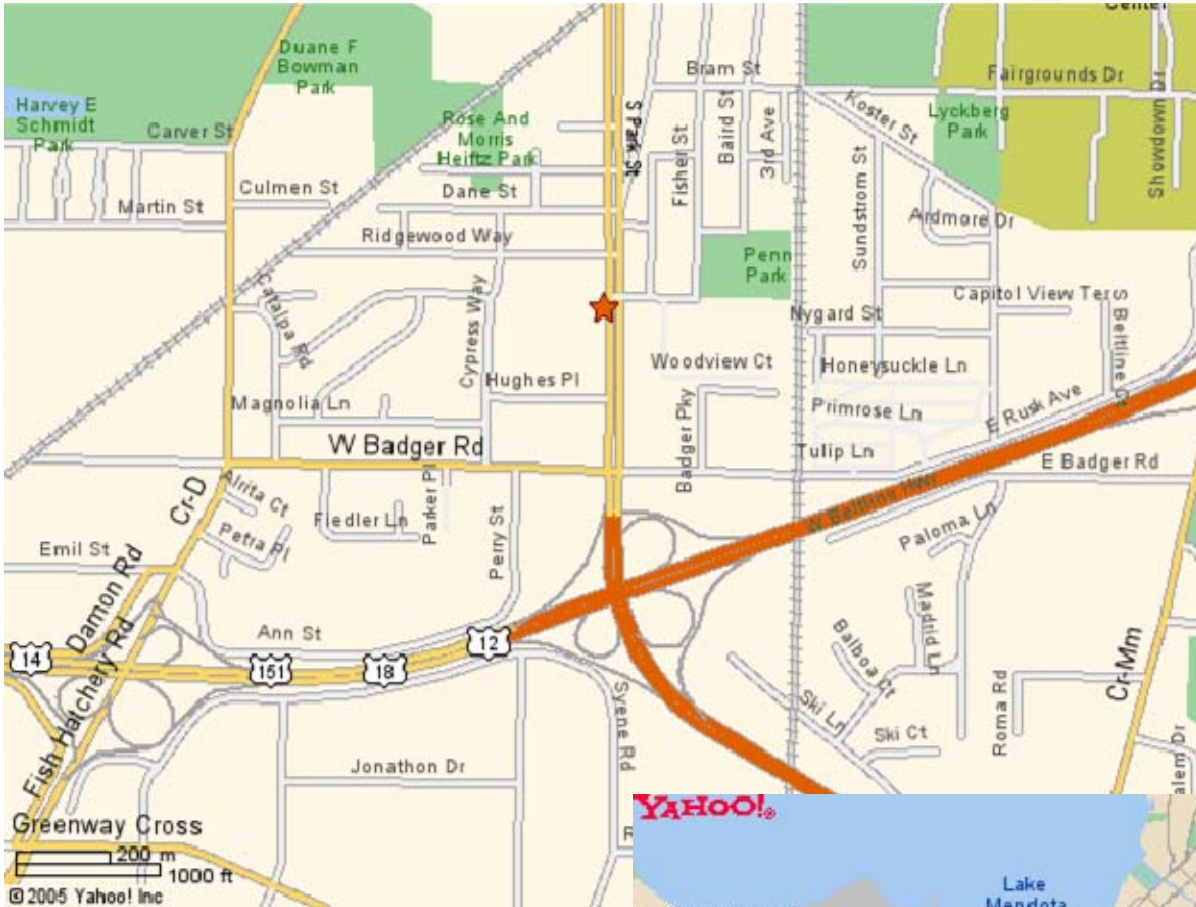

**The Villager**  
2202 South Park Street  
Madison, Wisconsin

## Location Maps

MILWAUKEE 414.225.9700  
MADISON 608.441.9444  
CHICAGO 773.434.8530  
[www.sg-re.com](http://www.sg-re.com)

**SIEGEL-GALLAGHER**   
Building Appreciation